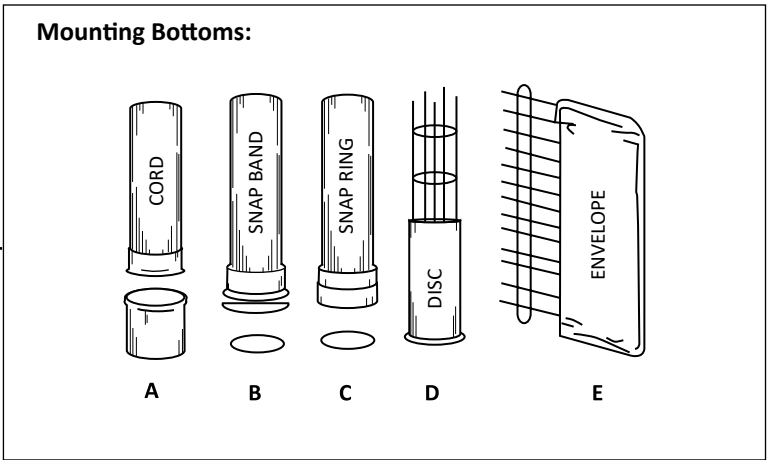

## Replacement Filter Vent Bag Specification Sheet

**NOTE:** When ordering replacement FilterVent Bags, please provide the following information:

**DUST COLLECTION**

**Bag ID:**

Mounting Top Overall Length:

Example: C72B6

Mounting Top Inches:  
Mounting Bottom Inches:

Loop Mounting Top  
72" Overall Length  
Snap Band Mounting Bottom  
6" Inside Diameter

Flat width:

Mounting Bottom Inside Diameter:

**Additional Comments:**