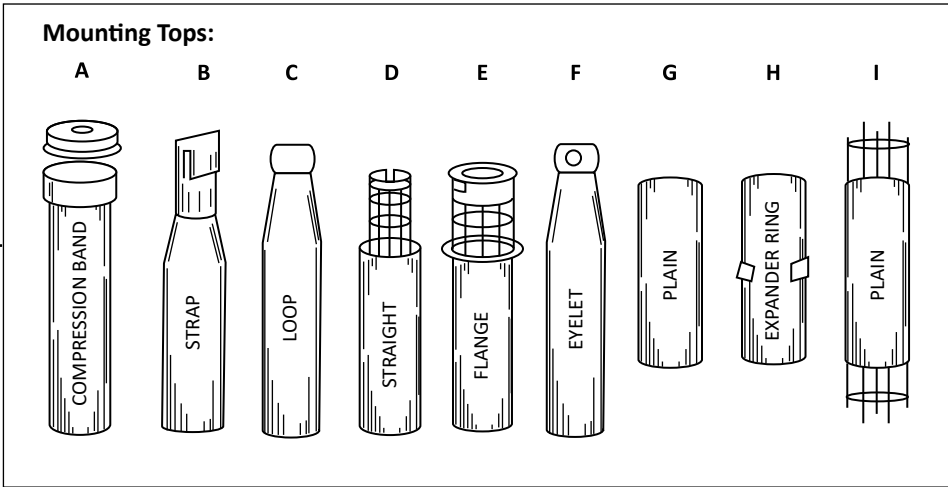

## Replacement Filter Vent Bag Specification Sheet

**NOTE:** When ordering replacement FilterVent Bags, please provide the following information:

**DUST COLLECTION**

**Bag ID:**

Mounting Top Overall Length:

Example: C72B6

Mounting Top Inches:  
Mounting Bottom Inches:

Loop Mounting Top  
72" Overall Length  
Snap Band Mounting Bottom  
6" Inside Diameter

Flat width:

Mounting Bottom Inside Diameter:

**Additional Comments:**